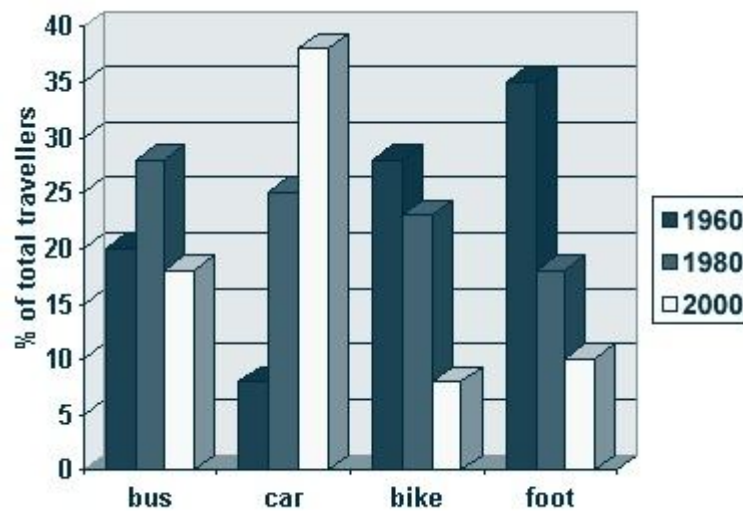

IELTS | Test Takers - Academic Writing sample

The Academic Writing test is 60 minutes long. It has two writing tasks of 150 words and 250 words. Below are samples of Task 1 and Task 2. (Note that candidates for the Academic module do a different Writing test to the General Training module).

Writing Task 1

You should spend about 20 minutes on this task

The graph below shows the different modes of transport used to travel to and from work in one European city in 1960, 1980 and 2000.

Summarise the information by selecting and reporting the main features, and make comparisons where relevant.

Write at least 150 words.

Writing Task 2

You should spend about 40 minutes on this task.

Write about the following topic:

It is inevitable that as technology develops so traditional cultures must be lost. Technology and tradition are incompatible - you cannot have both together.